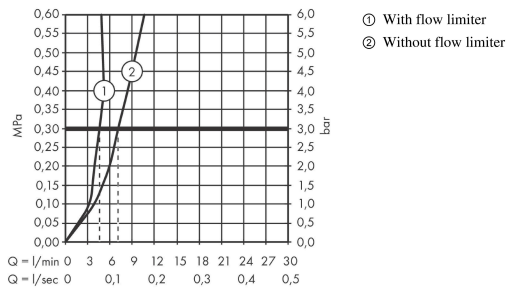

Talis E
Single lever basin mixer 110 CoolStart without waste set
 Surfaces: **Matt White** Article Number: **71714700**

Description

product features

- ComfortZone 110
- projection 112 mm
- spray type: normal spray
- maximum flow rate at 3 bar: 5 l/min
- ceramic cartridge
- temperature limitation adjustable
- suitable for continuous flow water heaters
- connection type: G 3/8 connections
- connection dimension: DN15
- cold water in middle position

Technology

Design awards

Product image

Scale drawing

Talis E
Single lever basin mixer 110 CoolStart without waste set
 Surfaces: **Matt White** Article Number: **71714700**

Flowchart

Talis E
Single lever basin mixer 110 CoolStart without waste set
 Surfaces: **Matt White** Article Number: **71714700**