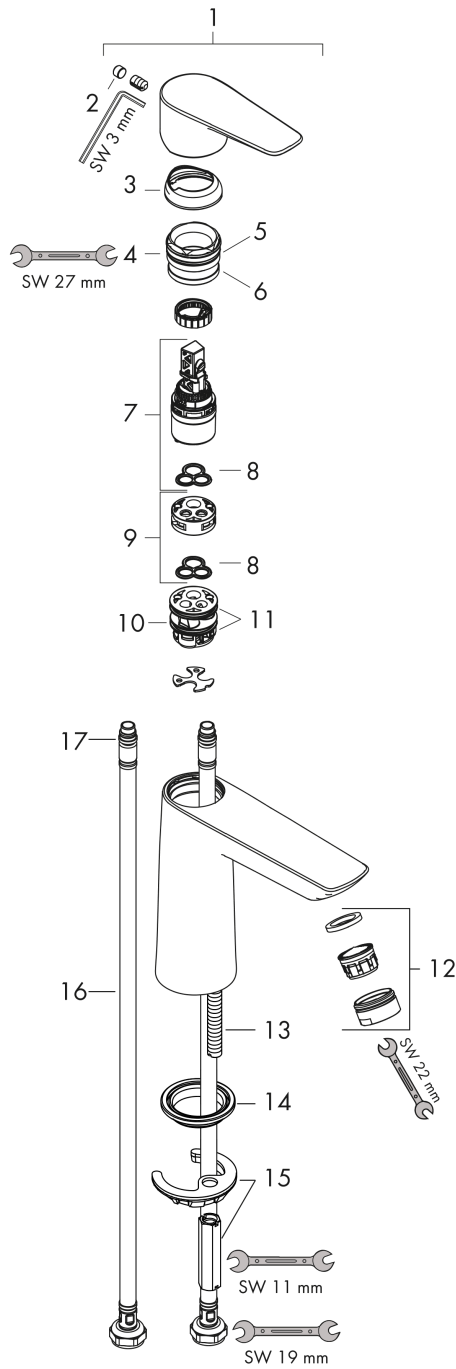

Talis E
Single lever basin mixer 110 CoolStart without waste set
 Surfaces: **Matt White** Article Number: **71714700**

Description

product features

- ComfortZone 110
- projection 112 mm
- spray type: normal spray
- maximum flow rate at 3 bar: 5 l/min
- ceramic cartridge
- temperature limitation adjustable
- suitable for continuous flow water heaters
- connection type: G 3/8 connections
- connection dimension: DN15
- cold water in middle position

Technology

Design awards

Product image

Scale drawing

Talis E
Single lever basin mixer 110 CoolStart without waste set
 Surfaces: **Matt White** Article Number: **71714700**

Flowchart

Talis E
Single lever basin mixer 110 CoolStart without waste set
 Surfaces: **Matt White** Article Number: **71714700**

Exploded Drawing

Year of production: >06/20

Talis E**Single lever basin mixer 110 CoolStart without waste set**Surfaces: **Matt White** Article Number: **71714700****Spare part list**

Year of production: >06/20

Pos.	Description	Article Number	Price	PU
1	handle	92688700	-	1
2	screw cover	95704000	-	1
3	flange	92625700	-	1
4	nut	92689000	-	1
5	O-ring 25x1,5	98146000	-	1
6	O-ring 27x1,5	92527000	-	1
7	cartridge, assy	97685000	-	1
8	seal	98865000	-	1
9	adapter for cartridge	92628000	-	1
10	adapter for cartridge	95975000	-	1
11	O-ring 23x2	98398000	-	1
12	aerator M24x1 (5 l/min)	13185700	-	1
13	screw M8 x 68	97736000	-	1
14	seal	97608000	-	1
15	fixing set	96016000	-	1
16	connection hose 450 mm M8x0,75 G3/8	97206000	-	1
17	O-ring 6,6x1,6	93019000	-	1