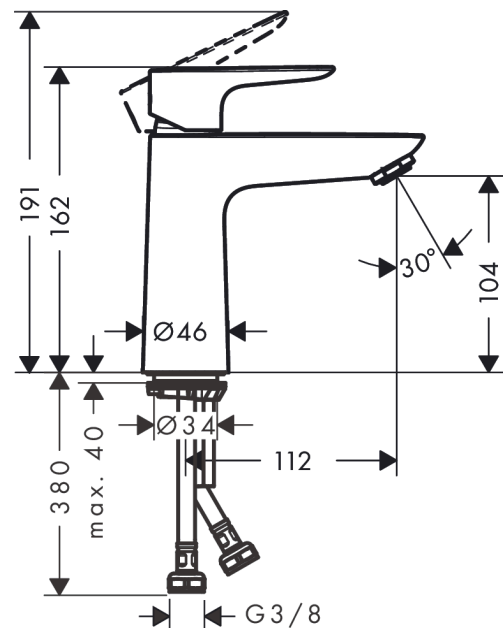

Talis E
Single lever basin mixer 110 CoolStart without waste set
 Surfaces: **Matt White** Article Number: **71714700**

Description

product features

- ComfortZone 110
- projection 112 mm
- spray type: normal spray
- maximum flow rate at 3 bar: 5 l/min
- ceramic cartridge
- temperature limitation adjustable
- suitable for continuous flow water heaters
- connection type: G 3/8 connections
- connection dimension: DN15
- cold water in middle position

Technology

Design awards

Product image

Scale drawing

Talis E
Single lever basin mixer 110 CoolStart without waste set
 Surfaces: **Matt White** Article Number: **71714700**

Flowchart

Talis E
Single lever basin mixer 110 CoolStart without waste set
 Surfaces: **Matt White** Article Number: **71714700**

Exploded Drawing

Year of production: >06/20

Talis E**Single lever basin mixer 110 CoolStart without waste set**Surfaces: **Matt White** Article Number: **71714700****Spare part list**

Year of production: >06/20

Pos.	Description	Article Number	Price	PU
1	handle	92688700	-	1
2	screw cover	95704000	-	1
3	flange	92625700	-	1
4	nut	92689000	-	1
5	O-ring 25x1,5	98146000	-	1
6	O-ring 27x1,5	92527000	-	1
7	cartridge, assy	97685000	-	1
8	seal	98865000	-	1
9	adapter for cartridge	92628000	-	1
10	adapter for cartridge	95975000	-	1
11	O-ring 23x2	98398000	-	1
12	aerator M24x1 (5 l/min)	13185700	-	1
13	screw M8 x 68	97736000	-	1
14	seal	97608000	-	1
15	fixing set	96016000	-	1
16	connection hose 450 mm M8x0,75 G3/8	97206000	-	1
17	O-ring 6,6x1,6	93019000	-	1